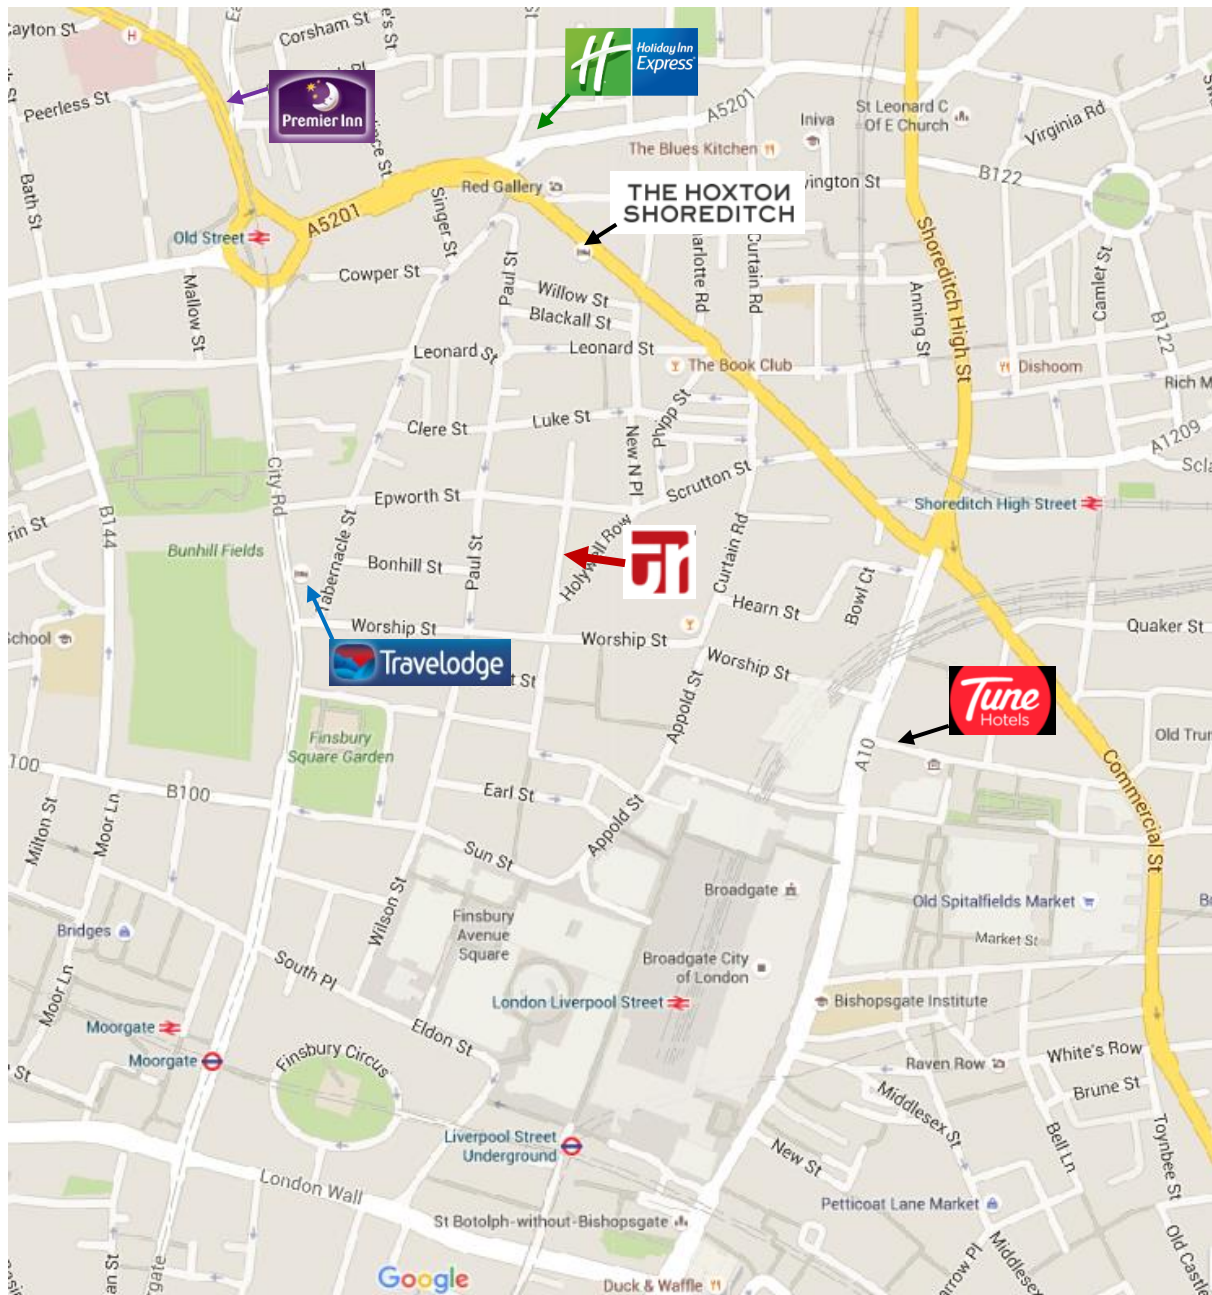

HOTELS NEAR TO **OUR** VENUE...
70 Clifton Street, London,
EC2A 4HB.

Please find above a map view of all the local recommended hotels near to our venue.

If you have any questions or queries, please do not hesitate to contact us on **0207 377 5515**